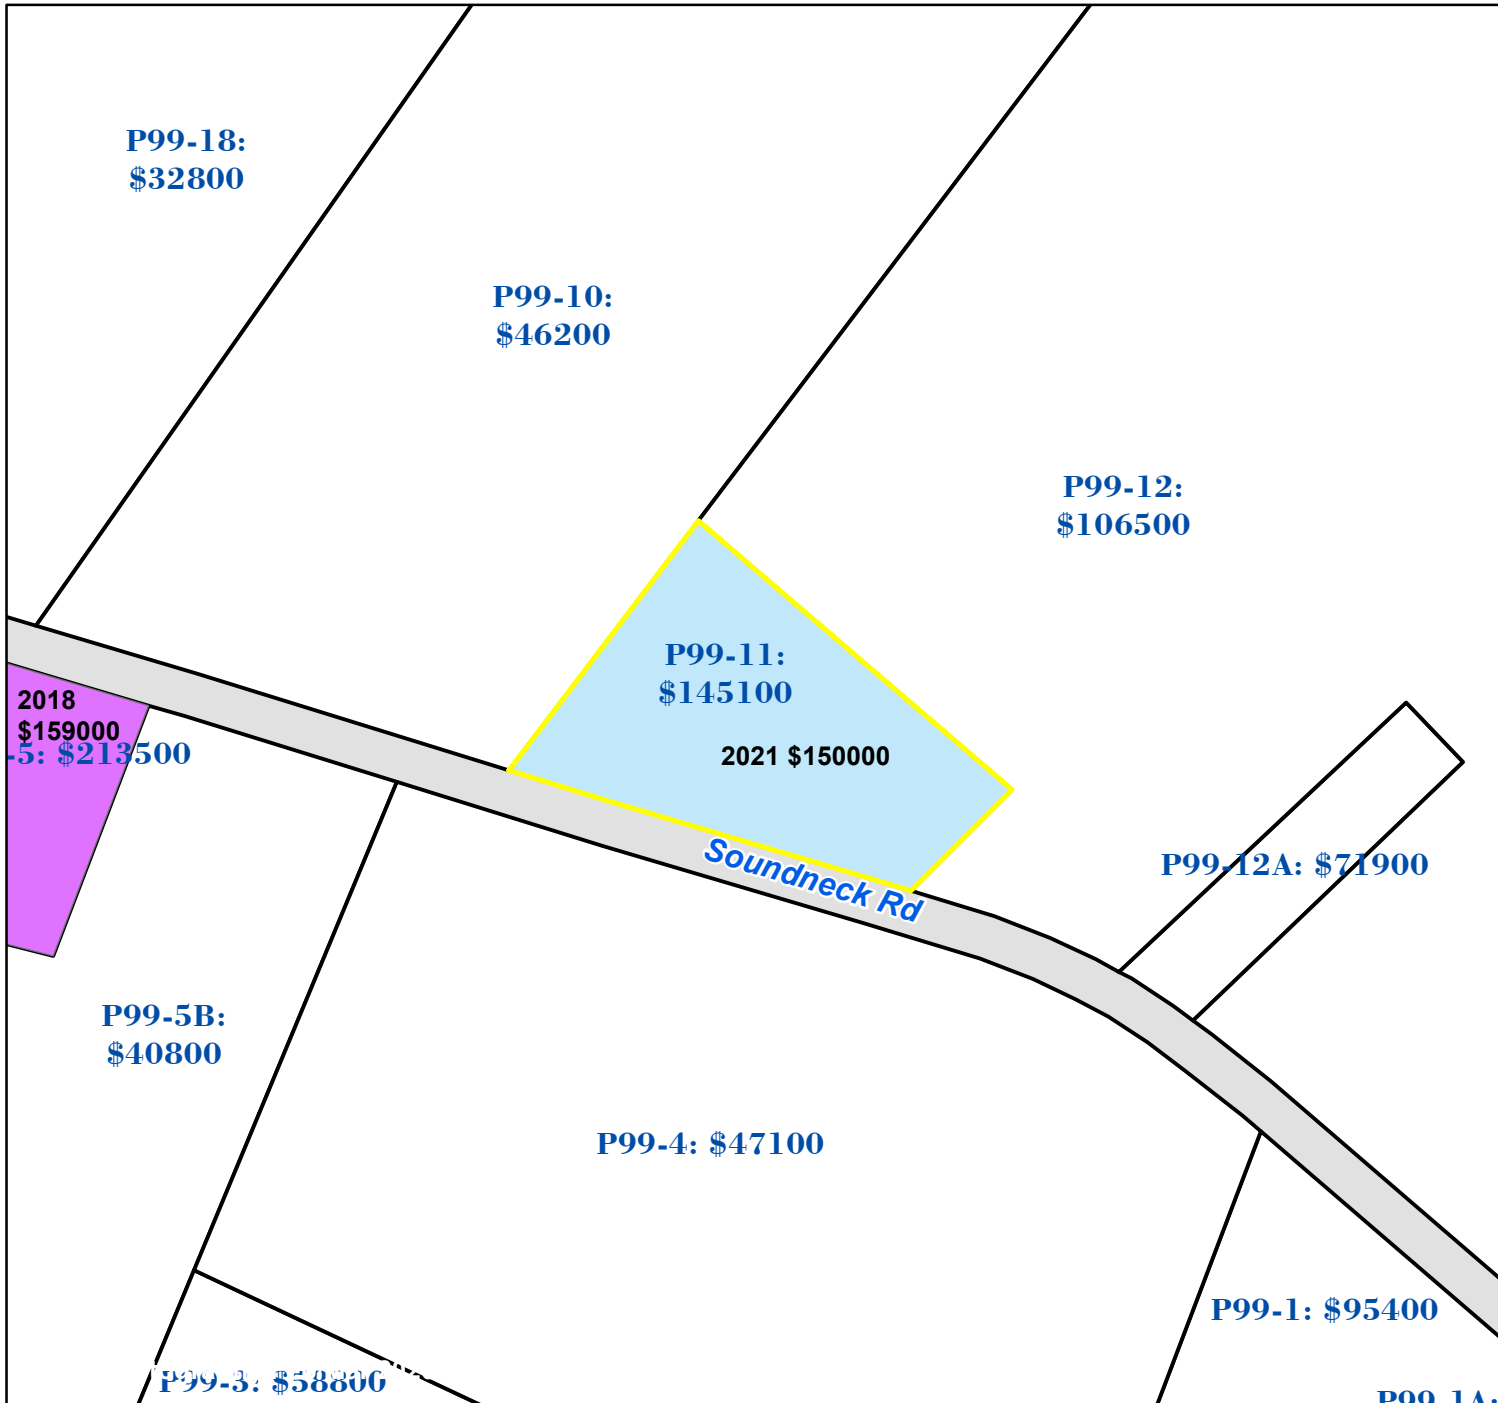

Pasquotank County, NC

Parcel ID: 8859 229064

Map: P99-11

LOT: 0

01487 SOUNDNECK RD
ODELL, DANIEL S

1487 SOUNDNECK RD
ELIZABETH CITY NC 27909

Deed Book: 1449
Deed Page: 327
Date: 20220419

Land Value: 36000
Ag Value: 0
Bldg Value: 109100
Total Value: 145100

Taxed Acres: 4

PASQUOTANK
COUNTY NC

Date: 2/28/2023

Property Ownership/
Lines as of January 1, 2023

This map was created from historic maps, recorded deeds and surveys.
It CAN NOT be used to convey land, settle land disputes or build fences.